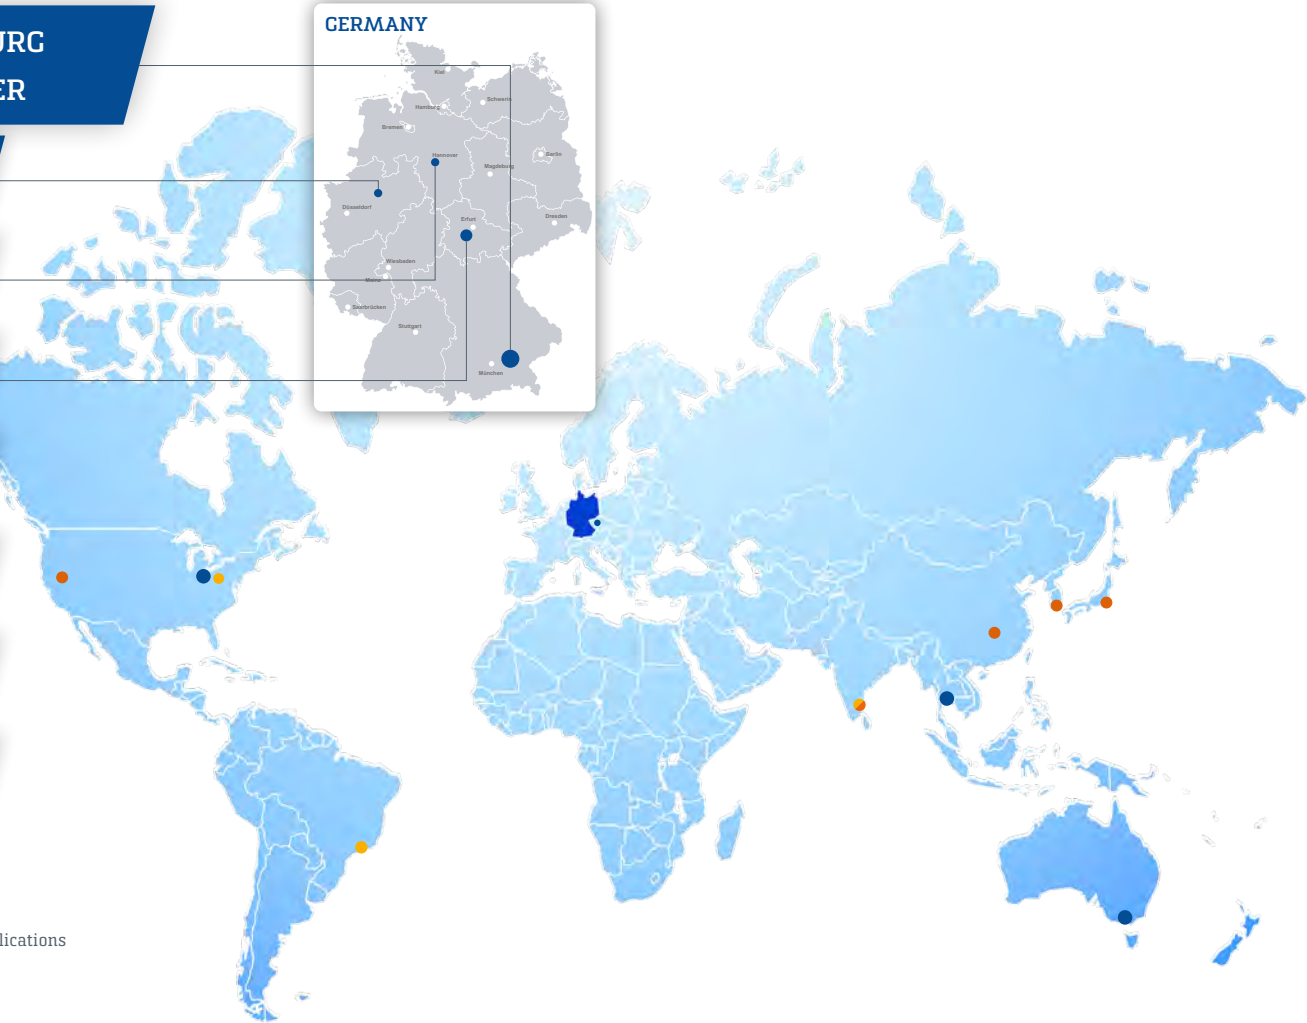

SGF LOCATIONS AND AGENCIES WORLDWIDE

WALDKRAIBURG
HEADQUARTER

HAMM

HANOVER

WALTERSHAUSEN

NORTH AMERICA

ASIA PACIFIC

CZECH REPUBLIC

THAILAND

- SGF Locations
- Agencies Automotive
- Agencies Industrial Applications

SGF GmbH & Co. KG
Craslitzer Str. 14
84478 Waldkraiburg
GERMANY

+49 8638 605-588
Industry@sgf.com
www.sgf.com